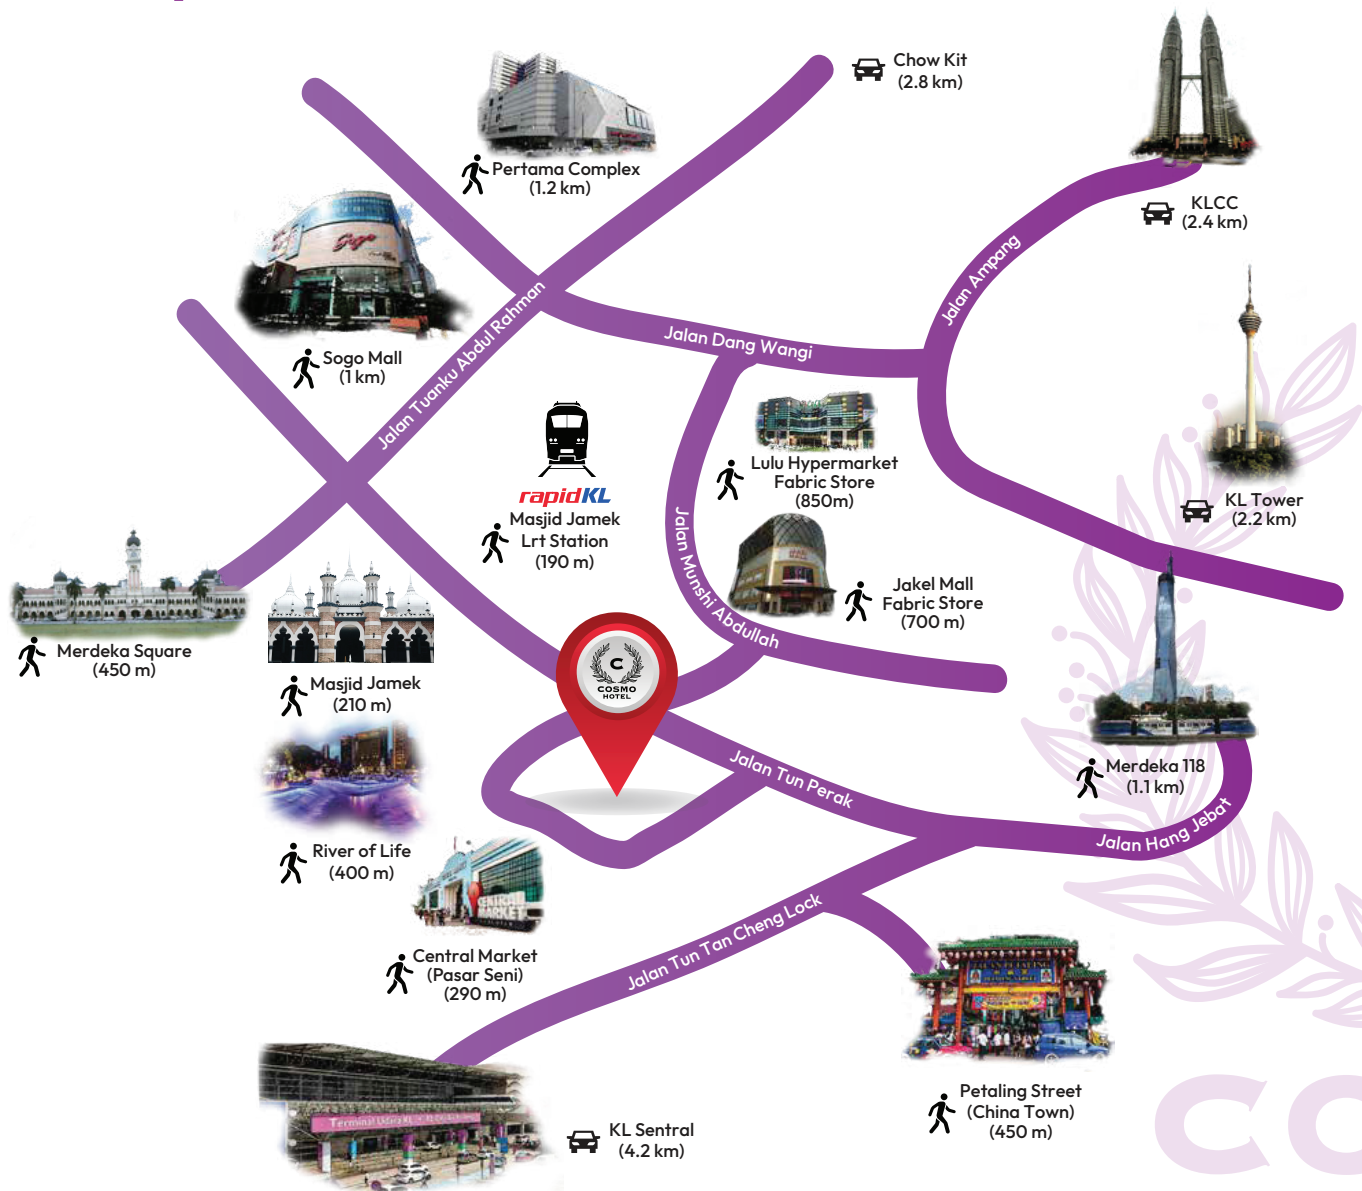

Nearby attractions and commercial