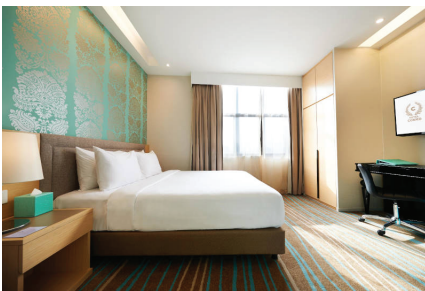

Cosmo King/Twin

Size : 18sqm

Cozy and contemporary in design, our vibrant Cosmo Room provides great value facilities and services to both business and leisure travellers.

It is well-equipped with modern amenities and complimentary high speed internet access.

This room has no external view.

Deluxe King/Twin

Size : 19sqm

Stylish and modern rooms designed for comfort and convenience, equipped with en-suite marble bathrooms, full amenities and complimentary high speed internet access.

Family Deluxe Room

Size : 22sqm

Our Family Deluxe Room feature a comfortable with 3-super single beds . The rooms are equipped with free Wi-Fi, LED TV with satellite channels. You will find a refreshment centre with minibar, tea and coffee making facilities and in room safe.

Family Cosmo Room

Size : Twin / King – 20sqm

Our Family Cosmo Room feature a comfortable with 3-super single beds or 1 King Bed and 1 Super Single Bed. The rooms are equipped with free Wi-Fi, LED TV with satellite channels. You will find a refreshment centre with minibar, tea and coffee making facilities and in room safe.