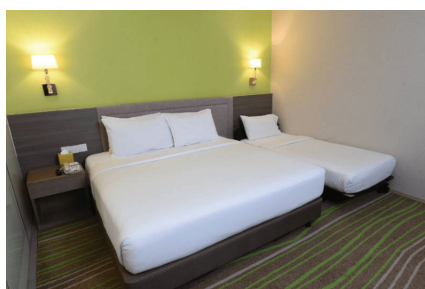

Cosmo King/Twin

Size : 18sqm

Cozy and contemporary in design, our vibrant Cosmo Room provides great value facilities and services to both business and leisure travellers.

It is well-equipped with modern amenities and complimentary high speed internet access.

This room has no external view.

Deluxe King/Twin

Size : 19sqm

Stylish and modern rooms designed for comfort and convenience, equipped with en-suite marble bathrooms, full amenities and complimentary high speed internet access.

Family Deluxe Room

Size : 22sqm

Our Family Deluxe Room feature a comfortable with 3-super single beds . The rooms are equipped with free Wi-Fi, LED TV with satellite channels. You will find a refreshment centre with minibar, tea and coffee making facilities and in room safe.

Family Cosmo Room

Size : Twin / King – 20sqm

Our Family Cosmo Room feature a comfortable with 3-super single beds or 1 King Bed and 1 Super Single Bed. The rooms are equipped with free Wi-Fi, LED TV with satellite channels. You will find a refreshment centre with minibar, tea and coffee making facilities and in room safe.